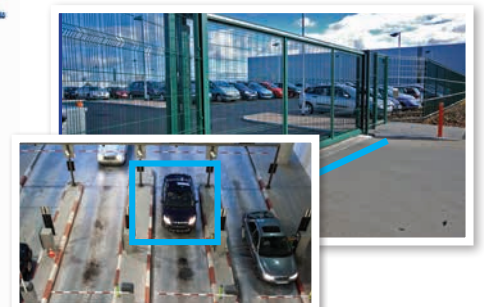

Intelligent Video Functions