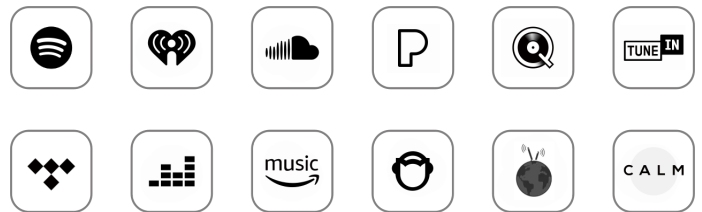

**WiiM Amp** embodies the ultimate streaming amplifier, crafted for devoted music lovers. It seamlessly integrates with a plethora of cutting-edge technologies, including Apple AirPlay 2, Google Chromecast, Alexa Music Cast, DLNA, Spotify Connect, and TIDAL Connect, all of which deliver an impeccable audio experience in Hi-Res, lossless quality while enabling multiroom functionality.

Once **WiiM Amp** is connected to your cherished classic passive speakers, your immersive cinematic TV setup, or even your vintage record player, a world of musical possibilities unfolds before you. You can effortlessly stream your treasured music collection directly from your preferred music application, be it the intuitive **WiiM Home App** or through hands-free voice commands. Whether you're using Alexa, Google Assistant, or Siri, control is just a word away, even with the included **WiiM Voice Remote**.

#### Meet WiiM Amp

WiiM Amp embodies the ultimate streaming amplifier, crafted for devoted music lovers. It seamlessly integrates with a plethora of cutting-edge technologies, including Apple AirPlay 2, Google Chromecast, Alexa Music Cast, DLNA, Spotify Connect, and TIDAL Connect, all of which deliver an impeccable audio experience in Hi-Res, lossless quality while enabling multiroom functionality.

Once WiiM Amp is connected to your cherished classic passive speakers, your immersive cinematic TV setup, or even your vintage record player, a world of musical possibilities unfolds before you. You can effortlessly stream your treasured music collection directly from your preferred music application, be it the intuitive WiiM Home App or through hands-free voice commands via Alexa, Google Assistant, or Siri, all while reveling in the utmost sound fidelity available.