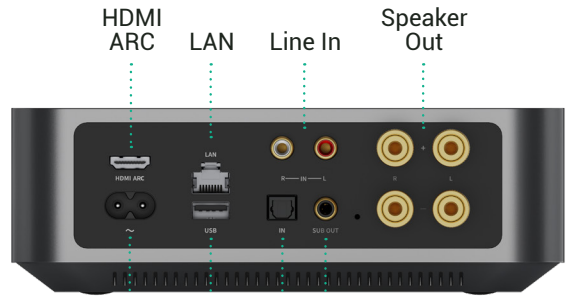

## Versatile Streaming Amplifier

Status LED

Volume LED

Pause / Play / Wi-Fi / Reset / Volume +/-

100~240v AC Power

USB

Optical In

Sub Out

**WiiM Amp** embodies the ultimate streaming amplifier, crafted for devoted music lovers. It seamlessly integrates with a plethora of cutting-edge technologies, including Apple AirPlay 2, Google Chromecast, Alexa Music Cast, DLNA, Spotify Connect, and TIDAL Connect, all of which deliver an impeccable audio experience in Hi-Res, lossless quality while enabling multiroom functionality.

### Specifications

Available Colours	<input type="radio"/> Silver <input checked="" type="radio"/> Space Grey
Amplifier	Class-D 60W/channel (8 $\Omega$ ), 120W/channel (4 $\Omega$ )
Audio Input	Analog RCA, Digital Optical & HDMI ARC up to 24-bit/192kHz
Audio Output	Up to 24-bit/192kHz
EQ	24 preset EQ settings; 10-band graphic EQ, 4-band parametric EQ
Subwoofer Output	Bass management & adjustable crossover frequency, level, phase and latency

#### Meet WiiM Amp

WiiM Amp embodies the ultimate streaming amplifier, crafted for devoted music lovers. It seamlessly integrates with a plethora of cutting-edge technologies, including Apple AirPlay 2, Google Chromecast, Alexa Music Cast, DLNA, Spotify Connect, and TIDAL Connect, all of which deliver an impeccable audio experience in Hi-Res, lossless quality while enabling multiroom functionality.