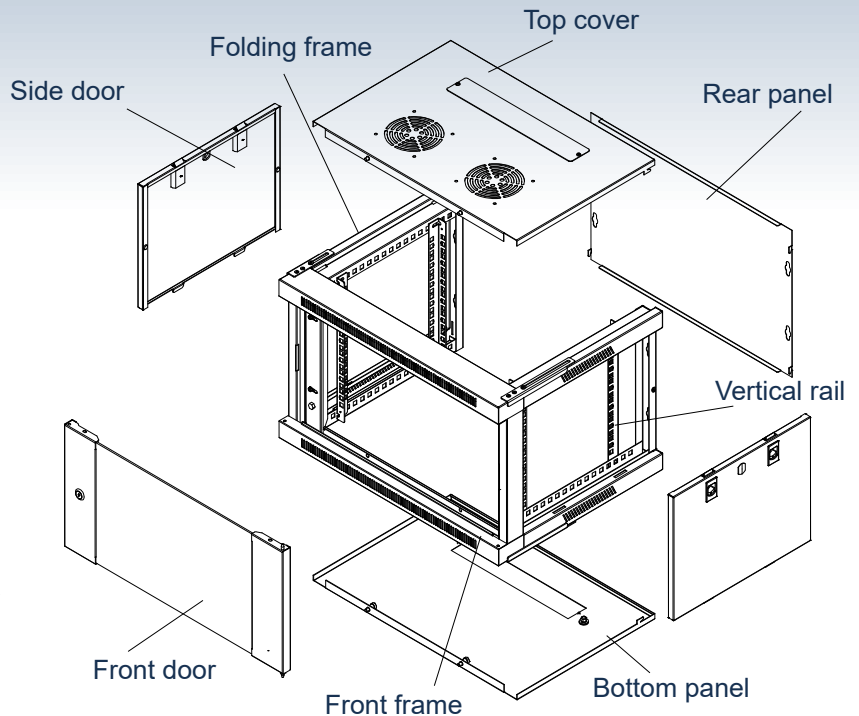

## Wiretek provides you solutions to REDUCE OVERALL COSTS !

**Save the shipment cost !**

**Save the packaging cost !**

**Save the assemble cost !**

**Save the storing cost !**

- Flat packaging reduces transportation costs.
- No tools or fasteners required, cabinets can assemble at anytime, anywhere.
- One person can easily assemble in 1 mins, less assembly cost.

#### Features

- Maximum loading capacity  $\leq 50$  kgs.
  - Removable side door.
  - Adjustable U's bracket.
  - Front door opening angle  $> 180^\circ$ .
  - Various door styles available.
  - Optional cooling fan.
  - Rear swing frame is optional.
- The single-section can be changed into a double-section.