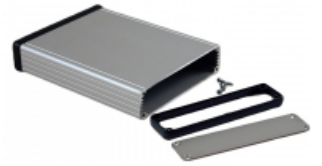

Extruded Aluminum Enclosures *1455 Series*

Anodize Finish, Sliding Belly Plates, Plastic or Metal End Plates

Key Features:

- Designed to house P.C. boards or for equipment interfacing.
- Sized for standard Eurocards.
- P.C. boards mount horizontally by sliding into internal slots extruded into the enclosure body.
- Rugged body constructed from extruded aluminum with a minimum thickness of .06" (1.5 mm).
- Extruded body includes a slide removable "belly" plate - except in smaller sizes "A" through "D"

Includes:

- Versions with metal end plates includes two aluminum end panels - finish matched to extruded aluminum body - and two black plastic bezels (your option to install).
- Versions with plastic end plates includes two all-plastic end caps.
- Extruded aluminum body - choice of clear, black, blue or red anodized finish
- Self adhesive rubber feet. Replacements are available - order part number **1421T2CL** (pack of 24).
- All hardware - end panel screws are #6 x 3/8" TTT - thread rolling, steel screws with a #4 flat head phillips drive. Zinc plate finish - either clear or black (black screws are used on the black, blue & red models).
- For black replacement screws (quantity 100) order part number **1455MS100BK**
- For natural replacement screws for clear anodized enclosures (quantity 100) order part number **1455MS100**
- NOTE: Recommended screw torque is 5 lbf-in

Photo Features:

Black Anodized Enclosure

Red Anodized Enclosure

Blue Anodized Slimline Enclosure

Most models feature a slide out belly plate. All models include rubber feet.

Accessory panels and bezels allow for mixing and matching of colors.

All models sold as a complete enclosure and feature card slots for easy installation and assembly of PC boards.

Accessories:

Plastic Bezels and End Caps

Extra plastic bezels and end caps are sold in packs of (2) and (10) and are available in black, red, yellow, transparent red, and transparent blue.