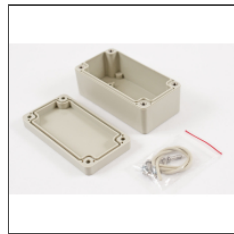

Water-Tight ABS & Polycarbonate Enclosures *RP Series*

Clear Lid and Bottom Flange Options

Key Features

- Ideally suited for mounting printed circuit boards or components.
- Choice of two materials:
 - General purpose ABS with a flame rating of UL94-HB
 - Polycarbonate with a flame rating of UL94-V2
- Gasketed lid with two piece "tongue & groove" construction provides protection against access of oil, dust, and water.
- Rubber gasket is included and must be field installed.
- Lid includes smooth recessed area for membrane, label or silkscreen.
- Designed to meet IP 65.
- Lid is secured with self captivating M3.5 stainless steel machine screws (included), threaded into corrosion resistant bushings (for repetitive assembly & disassembly).
- Lid screws are self captivating (lid holes are threaded with the first installation of lid screws).
- Internal features are maximized for mounting options:
 - Internal DIN rail mounting tabs
 - PC board mounting posts
 - Options vary with size, please refer to drawings by clicking on the part numbers below.
- Extra self-tapping M3.5-0.6 x 10mm lid screws: **SC619-50**
- Extra self-tapping M3 x 6mm PC Board screws: **SC622-50**

Opaque Lid (ABS version shown)

Clear Lid (polycarbonate version shown)

Shown with integral bottom flange.

Some models supplied with deep lids.

Hardware includes lid screws, PC board screws, and gasket

Features corrosion resistant inserts for lid assembly