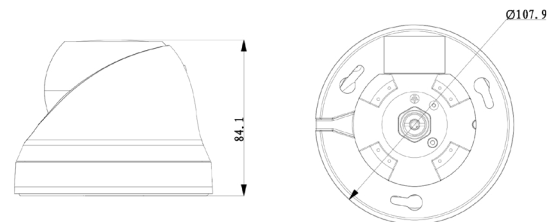

## Camera Features

- Stream up to 1.3 megapixel (1280 x 960) at 25fps
- 3.6mm fixed lens with 70° viewing angle
- Day/night (auto ICR) with 30m maximum infrared range
- Backlight/highlight compensation with digital WDR
- 3D digital noise reduction and auto white balance
- Power via 12VDC or Power over Ethernet (802.3af)
- IP66 and IK10 rated housing for external use
- Profile S ONVIF compliance
- Available in 2.8mm (90°) and 6.0mm (44°) lens configurations

## Compatible Accessories

Accessories sold separately, adapters may be required.

Model		VSIP1MPVDMINIIRC
<b>General</b>		
Camera Style	Weather/Vandal Resistant Mini Dome	
Image Sensor	1/3" 1.3 Megapixel Progressive Scan CMOS	
Effective Pixels	1280 (H) x 960 (V)	
Signal Noise Ratio	> 50dB	
<b>Camera</b>		
Lens	3.6mm F1.6 Fixed Lens	
Angle of View	70°	
Electronic Shutter	Auto / Manual (1/3 ~ 1/10000s)	
Minimum Illumination	0.05 Lux at F1.6 (Colour) / 0 Lux at F1.6	
Day/Night	Auto (ICR) / Colour / B&W	
White Balance	Auto	
Noise Reduction	3D Digital Noise Reduction	
Gain Control	Auto / Manual	
Backlight Compensation	BLC / HLC / DWDR	
Audio Input	Built-in microphone	
Audio Compression	G.711a / G.711u / PCM	
Alarm Interface	N/A	
Network Interface	RJ45 (10/100 Base-T)	
Memory Slot	N/A	
Bit Rate	H.264: 56K ~ 8192Kbps	
ONVIF Conformance	Profile S Compliant	
Smart Functions	N/A	
<b>Video</b>		
Video Compression	H.264 / MJPEG	
Resolution	Configurable from 1.3MP (1280 x 960) to CIF (352 x 288)	
Frame Rate	Main	1.3MP and lower (1 ~ 25fps)
	Sub	D1 and lower (1 ~ 25fps)
	Third	N/A
Video Output	N/A	
<b>Environment</b>		
Ingress Protection	IP66	
Vandal Resistant	IK10	
Maximum Infrared Range	30m	
Power Input	12VDC / PoE (802.3af)	
Power Consumption	< 4.5W	
Dimensions	Ø108 x 84mm	
Weight	0.40kg	
Operating Environment	-20° to 60°C / RH95% (max)	
<b>Product Dimensions</b>		