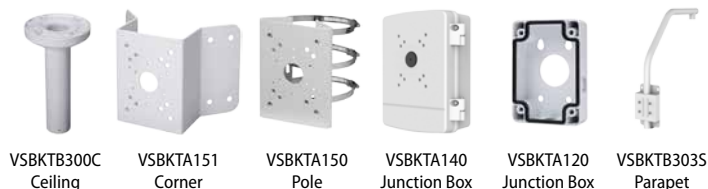

Compatible Accessories

Sold separately. Adapters may be required, check compatibility list for details.