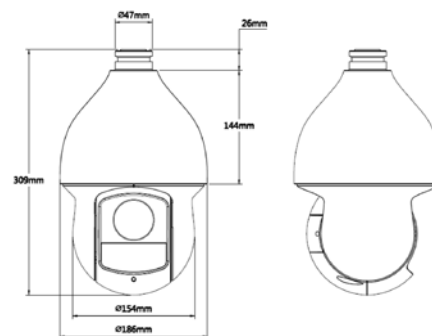

Model		CAM375
General		
Camera Style	Weather Resistant PTZ Dome	
Image Sensor	1/3" 4.0 Megapixel Progressive Scan CMOS	
Effective Pixels	2592 (H) x 1520 (V)	
Signal Noise Ratio	> 55dB	
Camera		
Lens	4.5 ~ 135mm F1.6 ~ F4.4 Motorised Lens	
Angle of View	60° (wide) ~ 2.2° (tele)	
Electronic Shutter	Auto / Manual (1/3 ~ 1/30000s)	
Minimum Illumination	0.05 Lux at F1.6 (Colour) / 0.005 Lux at F1.6 (B&W)	
Day/Night	Auto (ICR) / Colour / B&W	
White Balance	Auto / ATW / Indoor / Outdoor / Manual	
Noise Reduction	2D / 3D Ultra Digital Noise Reduction	
Gain Control	Auto / Manual	
Backlight Compensation	BLC / HLC / WDR (120dB)	
Audio Input	1 ch. Input / 1 ch. Output	
Audio Compression	G.711a / G.711u / PCM	
Alarm Interface	2 ch. Input / 1 ch. output	
Network Interface	RJ45 (10/100 Base-T)	
Memory Slot	MicroSD slot up to 128GB	
Bit Rate	H.264 / H.265: 192K ~ 8192kbps	
ONVIF Conformance	ONVIF, PSIA, CGI Compliant	
Smart Functions	Face Detection (Optional: Tripwire / Intrusion / Abandoned / Object Detection / Missing Object Detection)	
Video		
Video Compression	H.264 / H.265 / MJPEG	
Resolution	Configurable from 4.0MP (2592 x 1520) to CIF (352 x 288)	
Frame Rate	Main	4.0MP (1 ~ 25fps) / 1080p and lower (1 ~ 50fps)
	Sub	D1 and lower (1 ~ 25fps)
	Third	1080p and lower (1 ~ 25/30fps)
Video Output	1 channel, BNC (1.0Vp-p, 75 ohm)	
PTZ		
Pan / Tilt Range	Pan: 0 ~ 360° (endless) / Tilt: -15 ~ 90° / Auto-flip 180°	
Preset Speed	Pan: 400°/s; Tilt: 300°/s	
Manual Speed	Pan: 300°/s; Tilt: 200°/s	
PTZ Mode	5 Pattern, 8 Tour, Auto Pan, Auto Scan	
Presets	Up to 300	
Speed Setup	Human oriented speed & focal length adaptation	
Start-up Action	Auto-restore to previous PTZ/lens status	
Environment		
Ingress Protection	IP66	
Vandal Resistant	N/A	
Maximum Infrared Range	100m	
Power Input	24VAC / PoE+ (802.3at)	
Power Consumption	< 23W (IR on)	
Dimensions	Ø186 x 309mm	
Weight	3.5kg	
Operating Environment	-30° to 60°C / RH90% (max)	
Product Dimensions