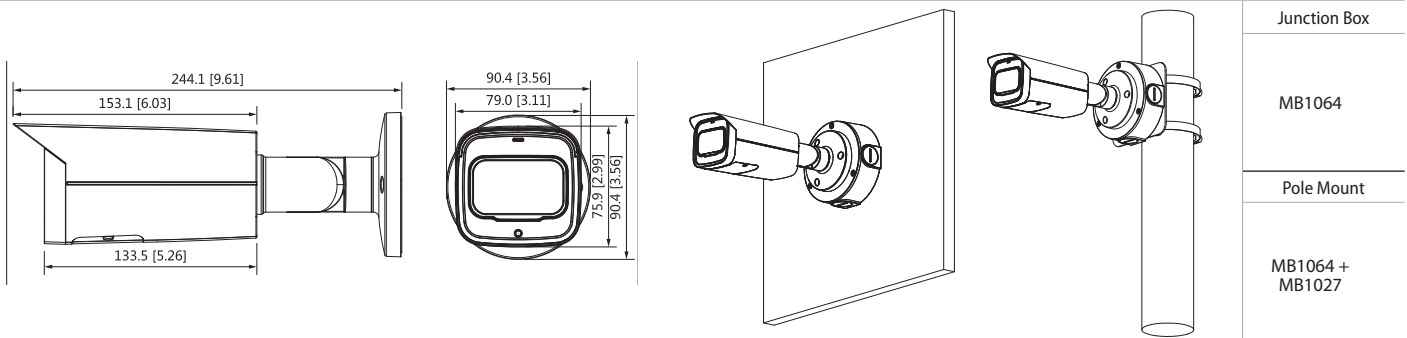

Application

Your local VIP Vision™ IP solutions professional: