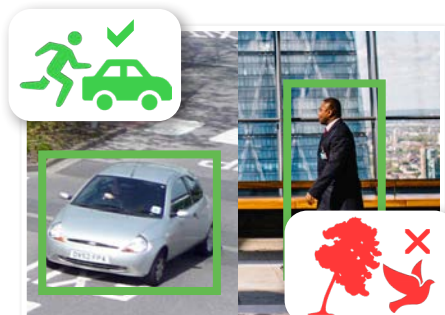

Smart Person & Vehicle Detection