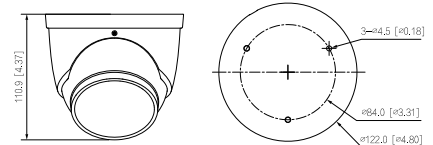

Application				
Junction Mount	Wall Mount		Pole Mount	Ceiling Mount
MB1048	MB1043	MB1060 + MB1054	MB1043 + MB1027	MB1060 + MB1057 (+ MB1058 extension)

Your local VIP Vision™ IP solutions professional: