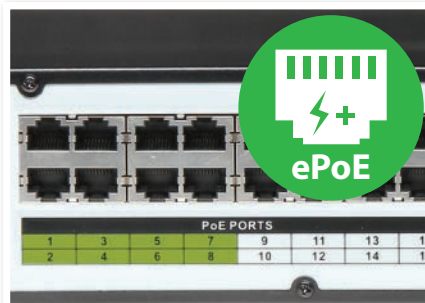

Extended PoE Compatibility