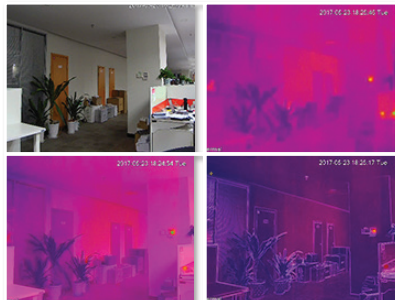

Adjustable Hybrid Image Modes