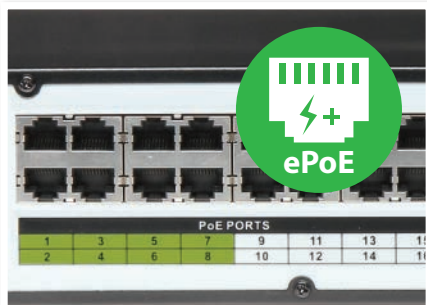

Extended PoE Compatibility