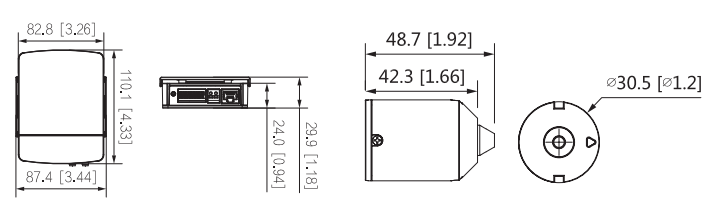

VSIPPH-4M / VSIPPH-4L

Your local VIP Vision™ IP solutions professional: