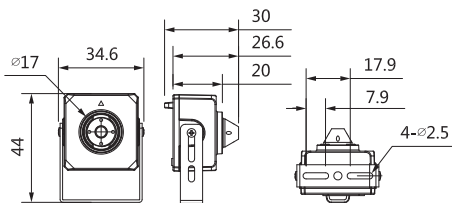

Application

VSIPPH-2S