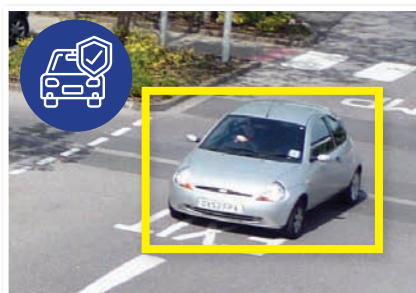

Smart Perimeter Protection