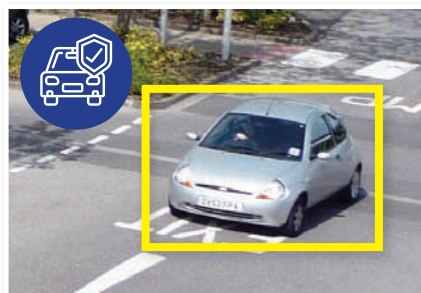

Smart Perimeter Protection