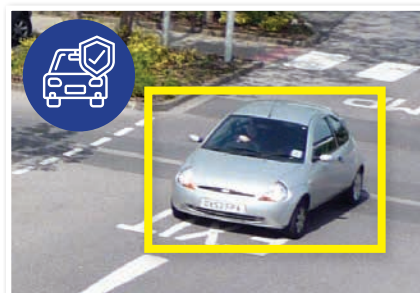

Identify People & Vehicles