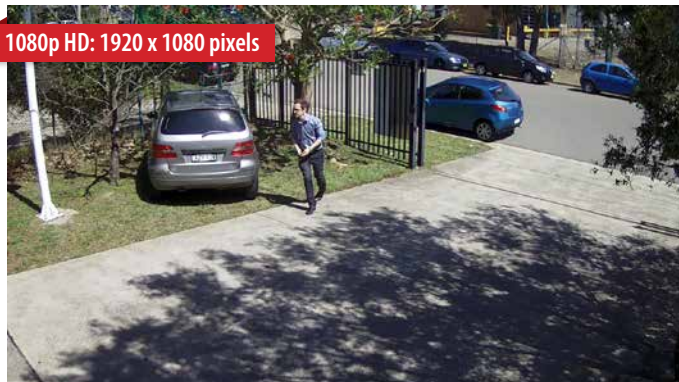

Megapixel CCTV over Coax.

8 Channel 1080p HDCVI Complete Surveillance Kit

Model: DVR535

- 4 x 2.0 megapixel weatherproof bullets
- 4 x 2.0 megapixel weatherproof mini domes
- Pre-installed 2TB surveillance HDD
- Backup via USB device or local network
- Record 1080p (1920 x 1080) at 12fps
- HDMI and VGA video outputs
- Remote view configuration via QR code
- View on iOS, Android & Windows Phone devices

Upgrade from analogue to nearly 5 times more than your image resolution!

Experience your
moment of victory

- Upgrade your system
- Boost image resolution
- Capture fine detail
- Get usable evidence
- Enjoy peace of mind