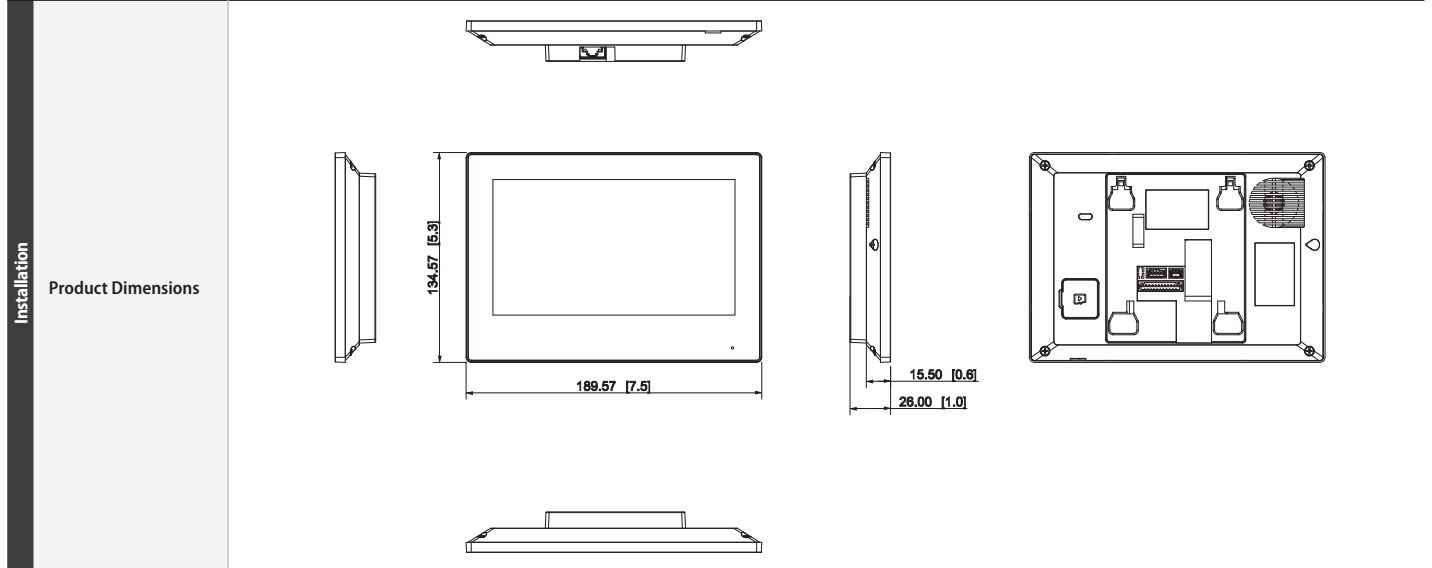

- Slim 7" touchscreen indoor intercom monitor
- Connect to door stations and monitors via Ethernet
- Embedded 8GB storage & microSD slot up to 32GB
- Integrates with most electronic sensors & alarms
- Dual-way bidirectional talk with echo suppression
- Receive visitor notifications, leave audio & video messages, remote view, remote unlock and 2-way talk via iOS & Android devices

**7" Slimline Touchscreen Monitors**

**Connect & power over Ethernet**

**Two-way talk & Remote Unlock**

Residential Indoor Monitors | Series Specifications

Model		INTIPMONKW (White)
Monitor	Product Image	
	Main Processor	Embedded Processor
	Display Size	7" Colour TFT LCD (1024 x 600) Captive Touchscreen
	Video Compression	H.264 ; H.265
	Alarm Support	6 Input channels / 1 output channel
	Internal Capacity	Built-in 8GB, MicroSD slot up to 32GB
Audio	Ethernet / Network	1 x 10/100Mbps
	Audio / 2-Way Talk	Omni-directional Microphone / Embedded Loudspeaker
	Bidirectional Talk	Support
	Audio Enhancement	Supports echo suppression
General	Audio Compression	G.711a, G.711u, PCM
	Installation	Surface Mount
	Material	PC + ABS Plastic
	Operating Temperature	-10 ~ +55°C / 10 ~ 95%RH (max.)
	Power Input / Use	12VDC / 1A, PoE (802.3af) / Operation <6W
	Weight / Dimensions	0.34kg / 189.6 x 134.6 x 26mm