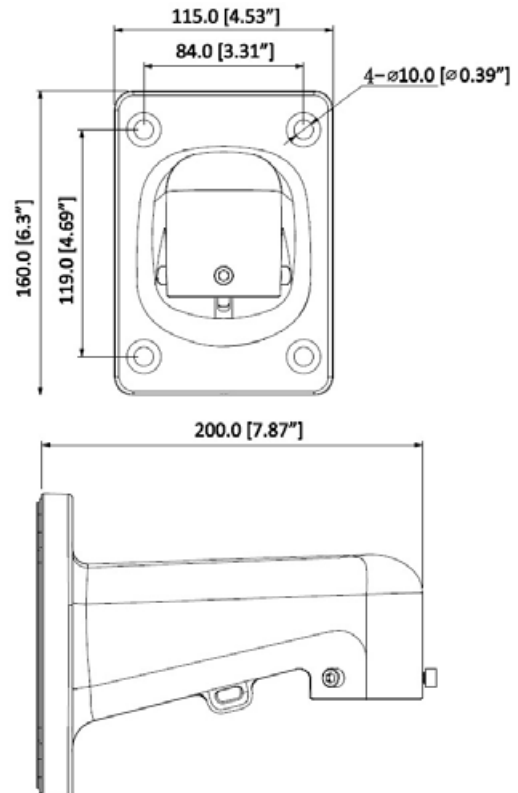

Product Diagrams

Your professional CCTV surveillance dealer: