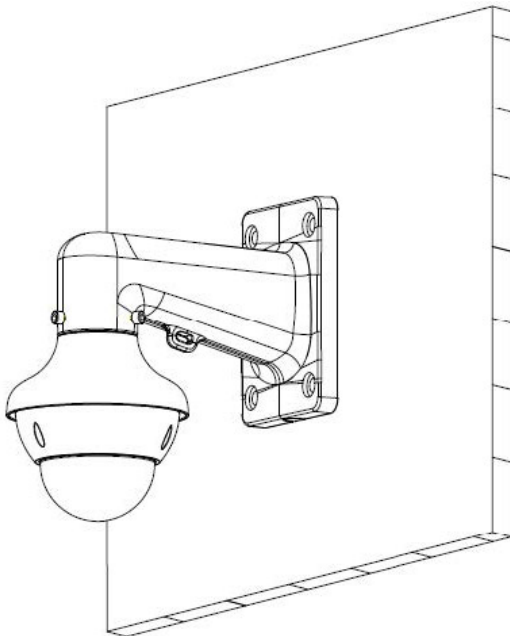

Product Diagrams

Your professional CCTV surveillance dealer: