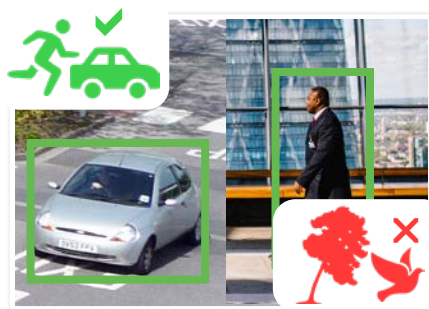

Smart Person & Vehicle Detection