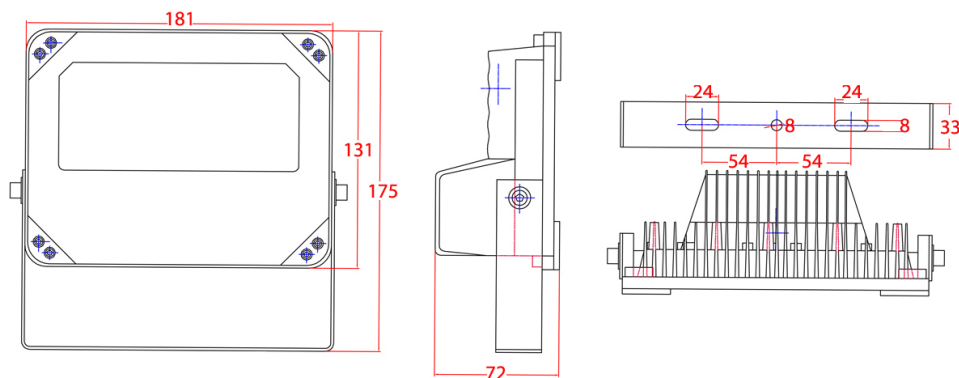

Product Diagram

Your professional CCTV surveillance dealer: