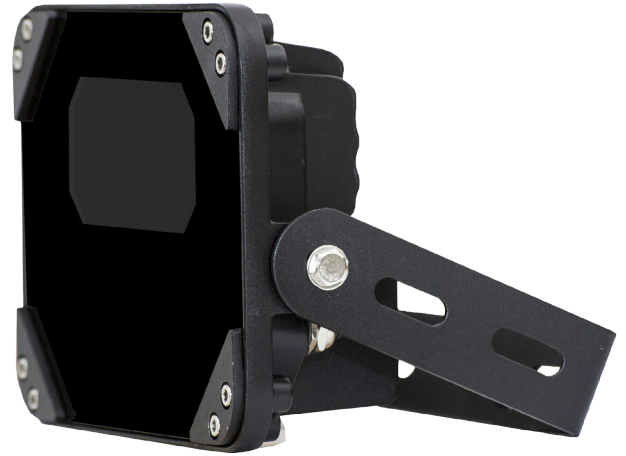

50m Infrared Illuminator

Model: VSIR11W60D

Product Overview

High-performance IR illuminator for all lighting conditions. The VSIR11W60D has 6pcs high power IR LED with 50m IR distance. It is IP66 rated with tempered glass panel and aluminum die-casting housing, suitable for indoor or outdoor use.

| Model: VSIR11W60D | |
|-----------------------|-----------------------|
| LED Type | 6pc high power IR LED |
| IR Distance | 50m |
| Beam Angle | 60° |
| Day / Night | Auto switch |
| Ingress Protection | IP66 |
| Power Input | 12VDC |
| Power Consumption | 11W |
| Dimensions (WxDxH) | 181x72x131mm |
| Weight | 1.2KG |
| Operating Environment | -30° ~ 50°C |

Product specifications and images are subject to change.

Illuminator Compatibility

This illuminator is compatible with most camera range including: VIP Vision, Securview, Securview Victory Series and Watchguard.