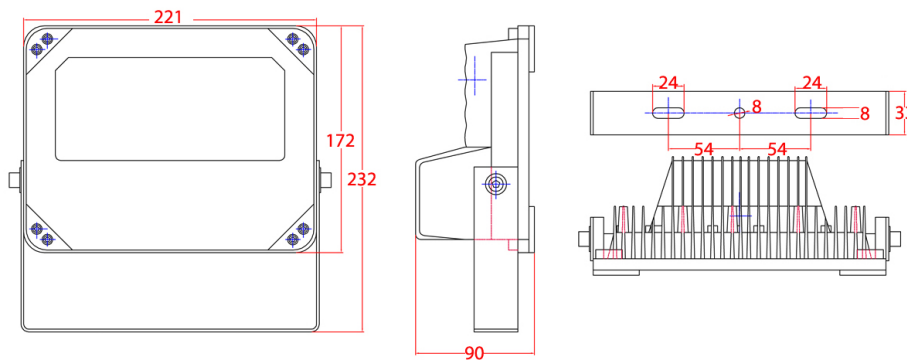

Product Diagram

Your professional CCTV surveillance dealer: