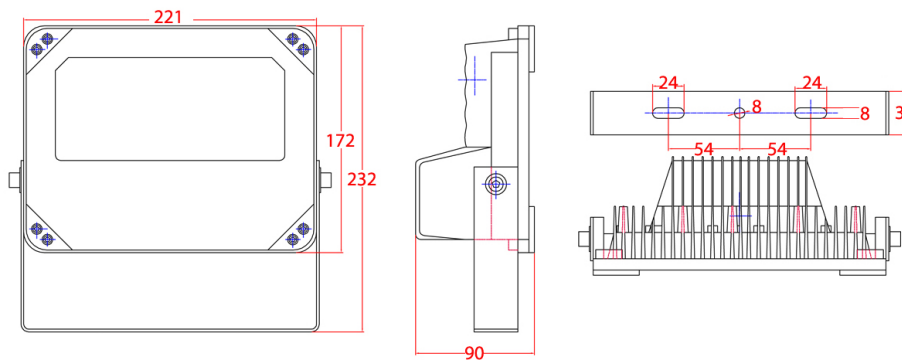

Product Diagram

Your professional CCTV surveillance dealer: